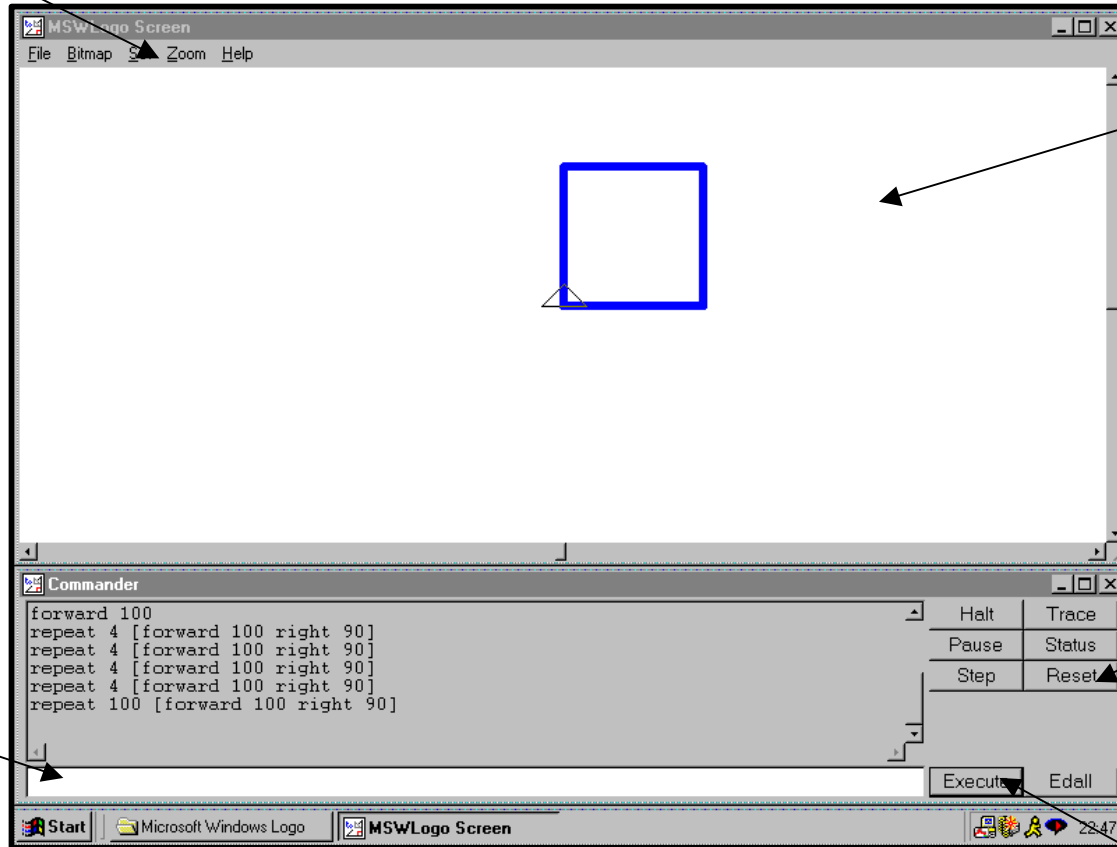

Using Logo

Change the colour and size of the by using the SET drop down menus here

Turtle will carry out your instructions here

Write your commands or instructions in here;

Clear your screen by clicking on reset here: